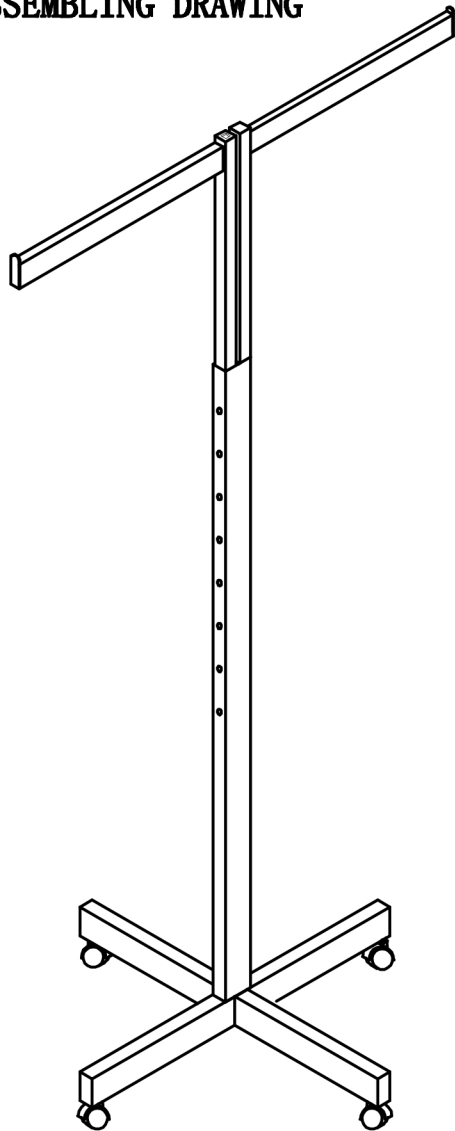

2 Way Rack - Black - Straight Arms

SKU#02024TB

<p>A</p>  <p>2PCS</p>	<p>B</p>  <p>1PC</p>	<p>C</p>  <p>1PC</p>	<p>E</p> <p>INSTALLED IN UPRIGHTS</p>  <p>1PC</p>
		<p>D</p>  <p>2PAIR</p>	<p>F</p> <p>HARDWARE INSTALLED</p>  <p>2SET</p>
		<p>H</p> <p>INSTALLED IN UPRIGHTS</p>  <p>2PCS</p>	<p>G</p>  <p>1PC</p>

ASSEMBLING DRAWING

ASSEMBLY EXPLODED VIEW

DAWSON JONES

 STORE FIXTURES

2960 Amwiler Rd.
 Atlanta, Ga 30360
 dawsonjones.com
 (800) 418-1954
 (770) 458-7234