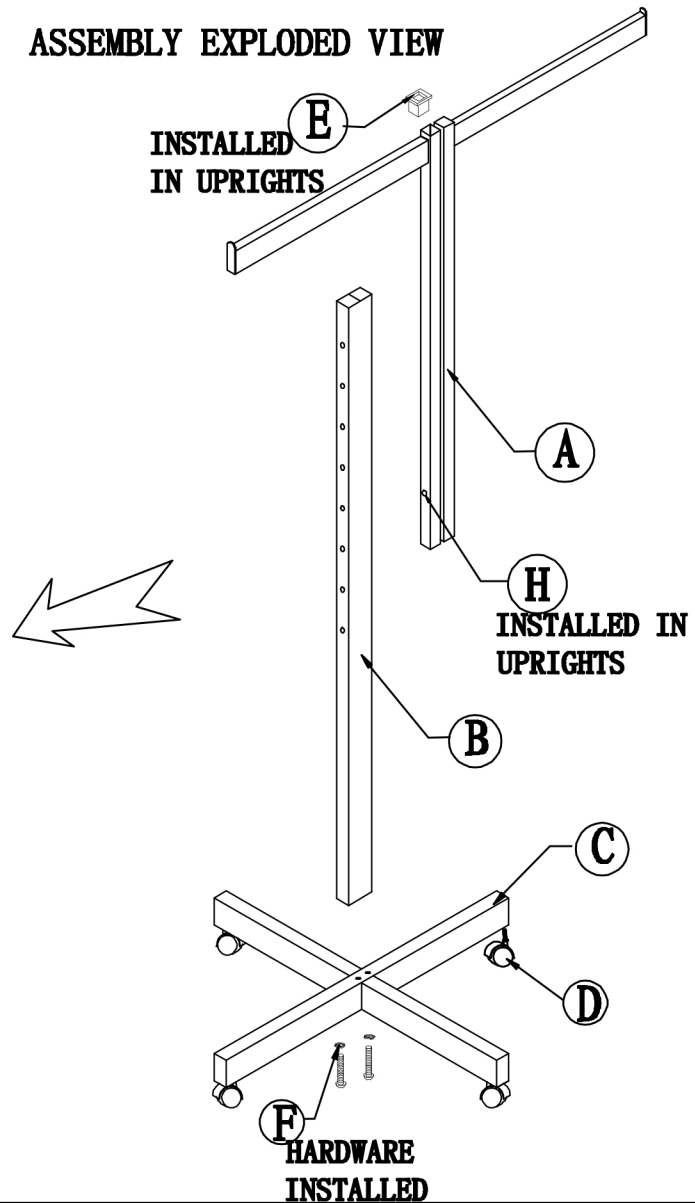

2 Way Rack - Black - Straight Arms

SKU#02024TB

<p>A</p>  <p>2PCS</p>	<p>B</p>  <p>1PC</p>	<p>C</p>  <p>1PC</p>	<p>E</p> <p>INSTALLED IN UPRIGHTS</p>  <p>1PC</p>
		<p>D</p>  <p>2PAIR</p>	<p>F</p> <p>HARDWARE INSTALLED</p>  <p>2SET</p>
		<p>H</p> <p>INSTALLED IN UPRIGHTS</p>  <p>2PCS</p>	<p>G</p>  <p>1PC</p>

ASSEMBLING DRAWING

ASSEMBLY EXPLODED VIEW

DAWSON JONES

 STORE FIXTURES

2960 Amwiler Rd.
 Atlanta, Ga 30360
 dawsonjones.com
 (800) 418-1954
 (770) 458-7234